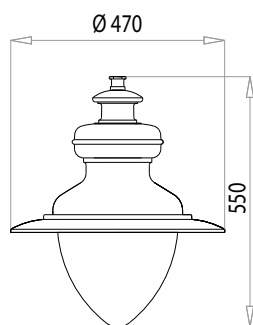

VERSIONI DISPONIBILI | AVAILABLE VERSIONS

LL 30