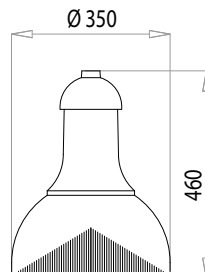

ROMA

ARTISTICO | DECORATIVE

VERSIONI DISPONIBILI | AVAILABLE VERSIONS

RS 35/V